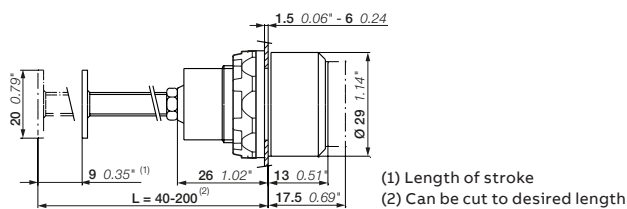

Modular plastic range

Reset pushbuttons with shaft

KPR3-100R

1SFC151215V0001

KPR3-104B

1SFC151222V0001

Description

Reset pushbuttons are momentary and include only black plastic bezel.

Color	Text	Type	Order code	Pkg qty	Weight (1 pce) kg
Flush reset pushbutton					
● Red	No text	KPR3-100R	1SFA616162R1001	10	0.027
● Green	No text	KPR3-100G	1SFA616162R1002	10	0.027
	II	KPR3-103G	1SFA616162R1032	10	0.027
	START	KPR3-106G	1SFA616162R1062	10	0.027
● Yellow	No text	KPR3-100Y	1SFA616162R1003	10	0.027
● Blue	No text	KPR3-100L	1SFA616162R1004	10	0.027
	R	KPR3-101L	1SFA616162R1014	10	0.027
○ White	No text	KPR3-100W	1SFA616162R1005	10	0.027
	R	KPR3-101W	1SFA616162R1015	10	0.027
	I	KPR3-102W	1SFA616162R1025	10	0.027
● Black	No text	KPR3-100B	1SFA616162R1006	10	0.027
	RESET	KPR3-104B	1SFA616162R1046	10	0.027
Extended reset pushbutton					
● Red	No text	KPR4-100R	1SFA616163R1001	10	0.028
	O	KPR4-105R	1SFA616163R1051	10	0.028
○ White	No text	KPR4-100W	1SFA616163R1005	10	0.028
● Black	No text	KPR4-100B	1SFA616163R1006	10	0.028
	O	KPR4-105B	1SFA616163R1056	10	0.028

Note: Flexible joint not included.

KPR3, KPR4

Dimensions (mm, inches)